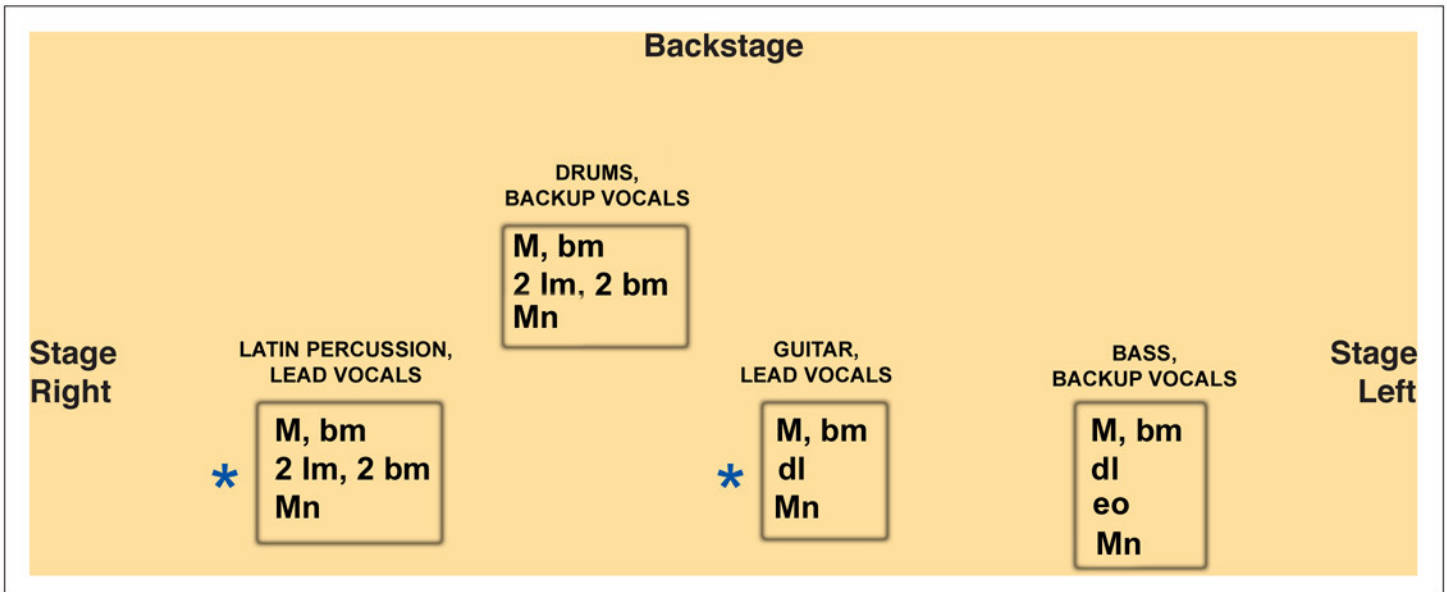

Stage Layout

Artist: TROPICANTE

Type of act: Latin Dance Music

Associate firm: Artes Latinas Contact Ed East 319-830-7975

M = Vocal Mic
Im = Instrumental Mic

bm = boom mic stand
Mn = Monitor

dl = direct line (DI)
eo = electrical outlet

Total instrumental mikes: 4

Total # electrical outlets: 1

Total # of direct inputs: 2

Total # of vocal mikes: 4

NOTE: if your school's budget only allows for 2 musicians, please only set up the two stations indicated by blue asterisks.